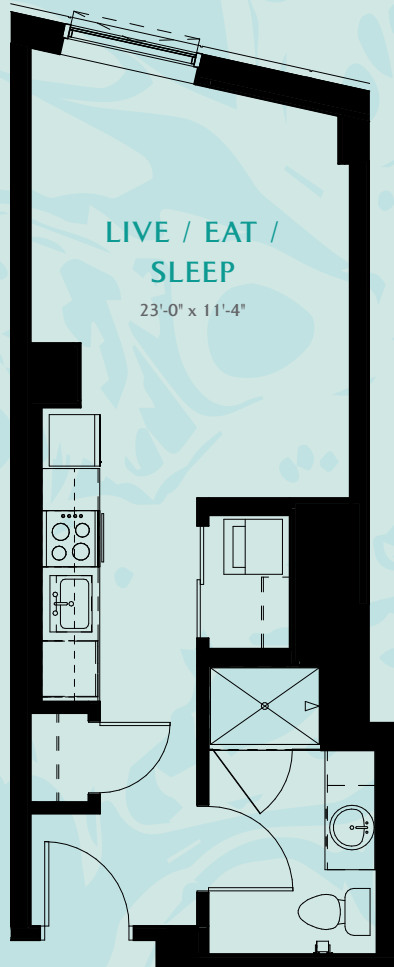

BOWER

Unit **A1**

Beds **Studio**

Baths **1**

Sq Ft **407**

Bldg **1**

771 BEACON STREET BOSTON, MA 02215 | 617.341.9700 | BOWERBOSTON.COM

Pricing and availability are subject to change. Rent is based on monthly frequency. Additional fees may apply, such as but not limited to package delivery, trash, water, amenities, etc. Floor plans and site plan are artist's rendering for illustrative purposes only and may not be to scale. All dimensions are approximate. Actual product and specifications may vary in dimension or detail. Not all features are available in every apartment. Prices and availability are subject to change. Please see a representative for details.