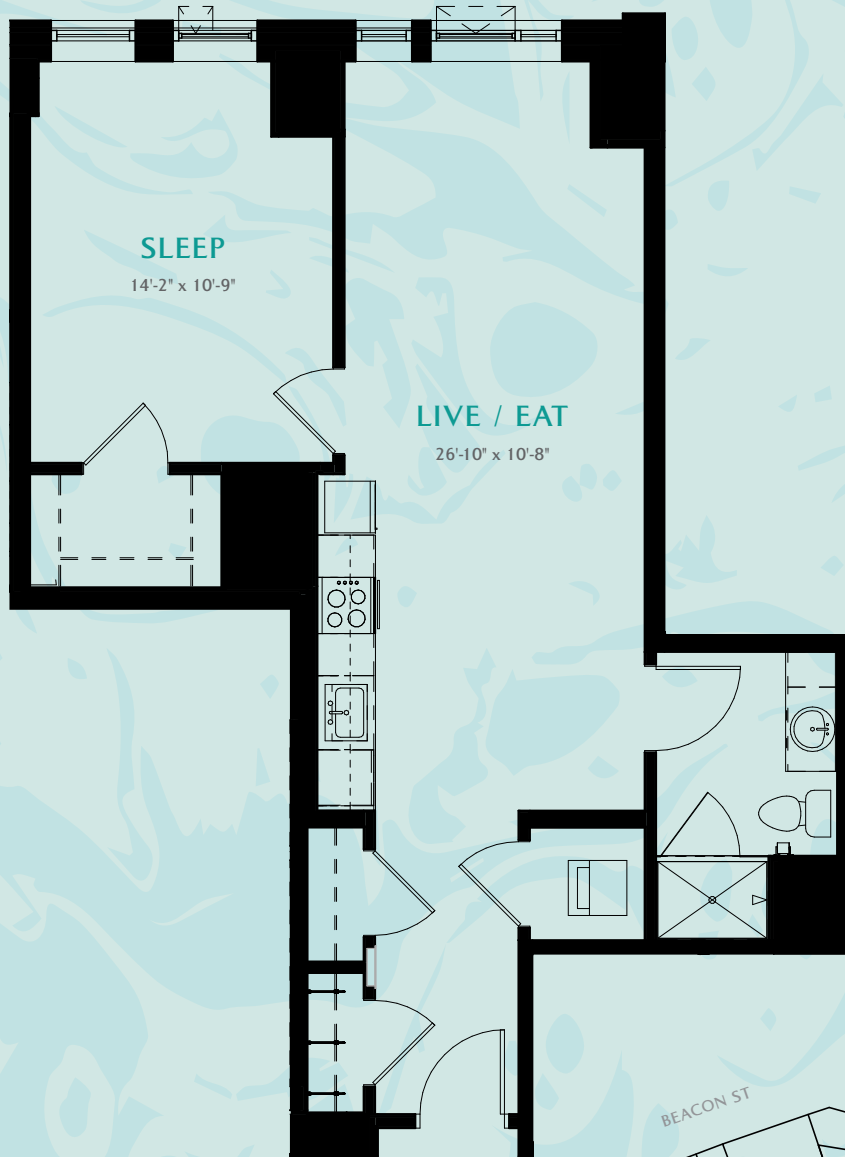

BOWER

Unit **B2**

Beds **1**

Baths **1**

Sq Ft **709**

Bldg **1**

771 BEACON STREET BOSTON, MA 02215 | 617.341.9700 | BOWERBOSTON.COM

Pricing and availability are subject to change. Rent is based on monthly frequency. Additional fees may apply, such as but not limited to package delivery, trash, water, amenities, etc. Floor plans and site plan are artist's rendering for illustrative purposes only and may not be to scale. All dimensions are approximate. Actual product and specifications may vary in dimension or detail. Not all features are available in every apartment. Prices and availability are subject to change. Please see a representative for details.