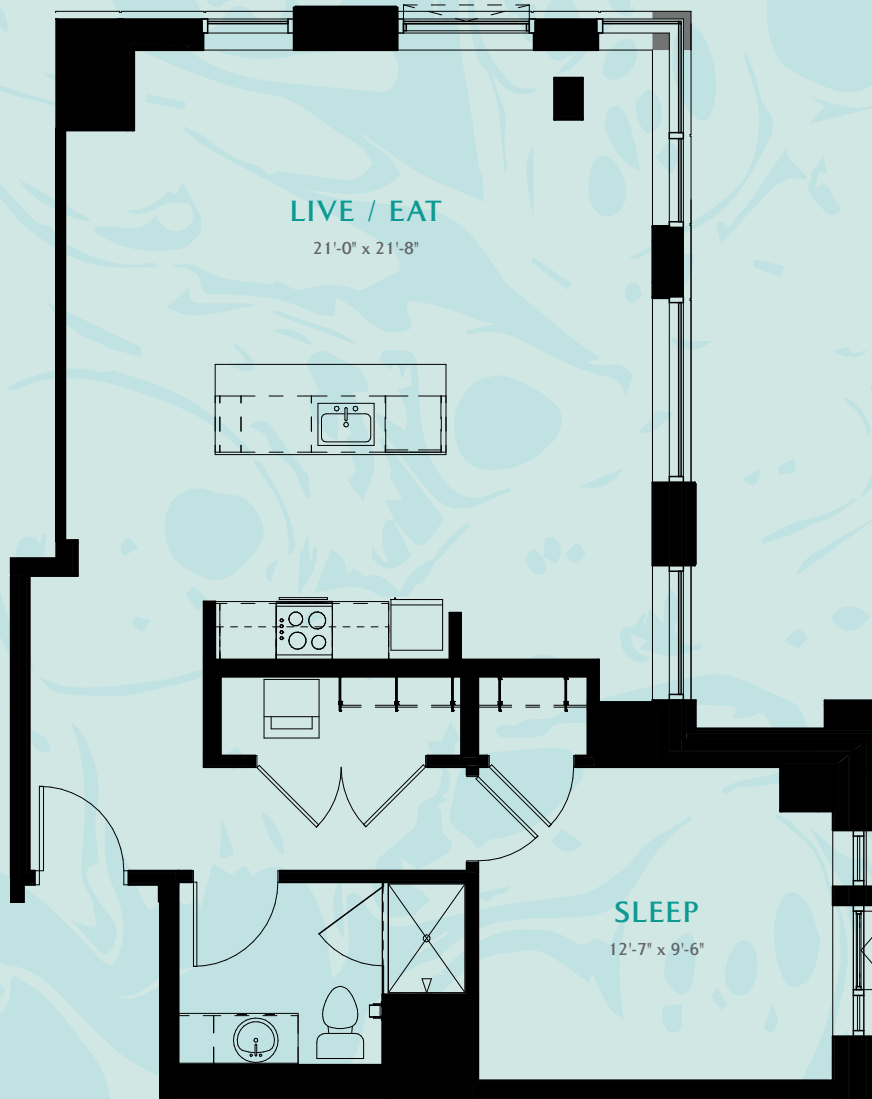

BOWER

Unit **B4**

Beds **1**

Baths **1**

Sq Ft **950**

Bldg **1**

771 BEACON STREET BOSTON, MA 02215 | 617.341.9700 | BOWERBOSTON.COM

Pricing and availability are subject to change. Rent is based on monthly frequency. Additional fees may apply, such as but not limited to package delivery, trash, water, amenities, etc. Floor plans and site plan are artist's rendering for illustrative purposes only and may not be to scale. All dimensions are approximate. Actual product and specifications may vary in dimension or detail. Not all features are available in every apartment. Prices and availability are subject to change. Please see a representative for details.