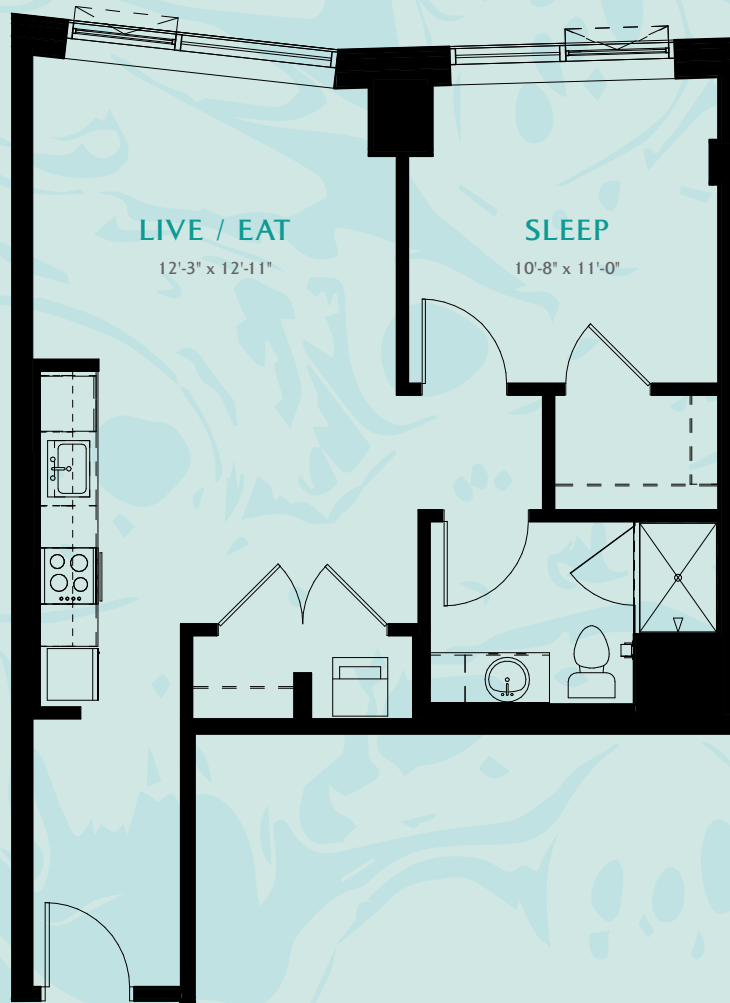

BOWER

Unit **F5**

Beds **1**

Baths **1**

Sq Ft **729**

Bldg **2**

771 BEACON STREET BOSTON, MA 02215 | 617.341.9700 | BOWERBOSTON.COM

Pricing and availability are subject to change. Rent is based on monthly frequency. Additional fees may apply, such as but not limited to package delivery, trash, water, amenities, etc. Floor plans and site plan are artist's rendering for illustrative purposes only and may not be to scale. All dimensions are approximate. Actual product and specifications may vary in dimension or detail. Not all features are available in every apartment. Prices and availability are subject to change. Please see a representative for details.