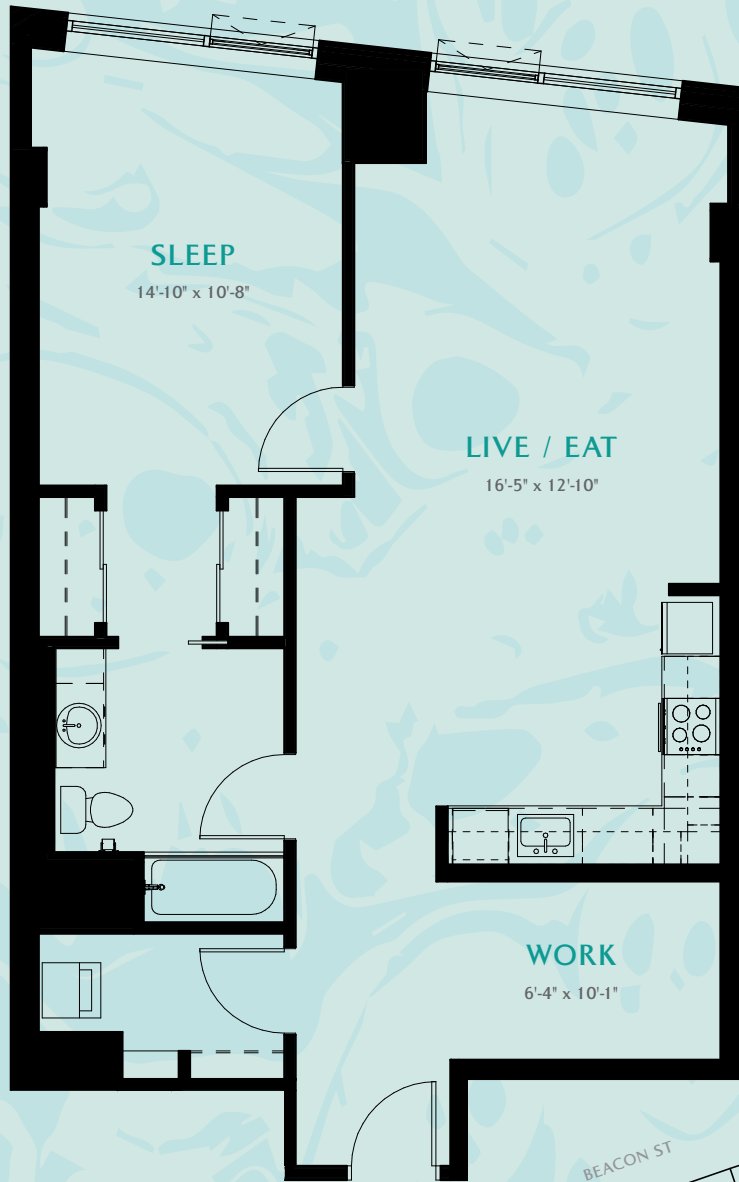

# BOWER

Unit **G4**

Beds **1 + Den**

Baths **1**

Sq Ft **981**

Bldg **2**

771 BEACON STREET BOSTON, MA 02215 | 617.341.9700 | BOWERBOSTON.COM

Pricing and availability are subject to change. Rent is based on monthly frequency. Additional fees may apply, such as but not limited to package delivery, trash, water, amenities, etc. Floor plans and site plan are artist's rendering for illustrative purposes only and may not be to scale. All dimensions are approximate. Actual product and specifications may vary in dimension or detail. Not all features are available in every apartment. Prices and availability are subject to change. Please see a representative for details.