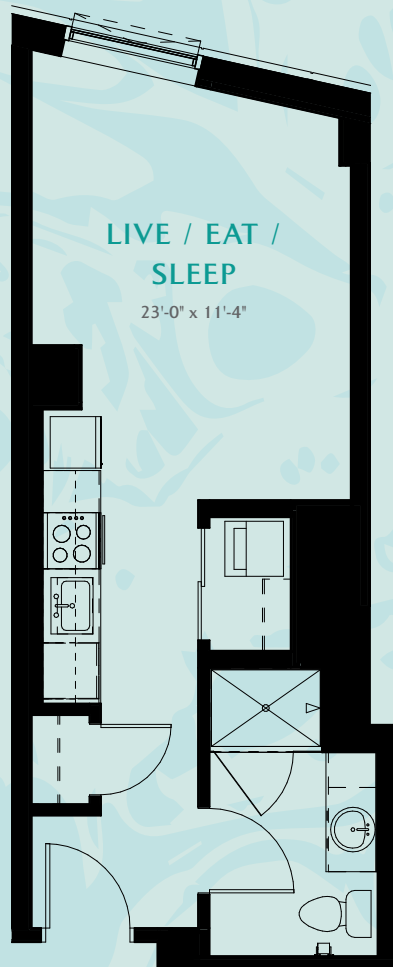

BOWER

Unit **A1**

Beds **Studio**

Baths **1**

Sq Ft **407**

Bldg **1**

771 BEACON STREET BOSTON, MA 02215 | 617.341.9700 | BOWERBOSTON.COM

Floor plans are artist's rendering. All dimensions are approximate. Actual product and specifications may vary in dimension or detail.