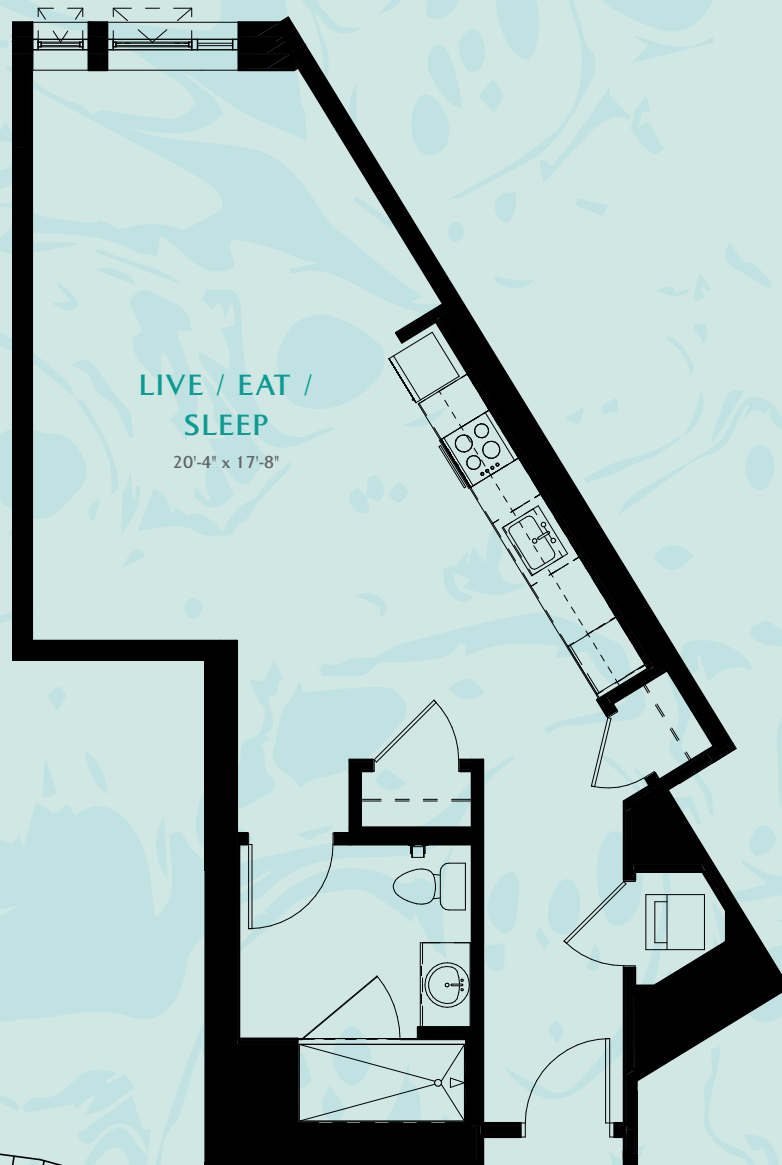

# BOWER

Unit **A6**

Beds **Studio**

Baths **1**

Sq Ft **712**

Bldg **1**

771 BEACON STREET BOSTON, MA 02215 | 617.341.9700 | BOWERBOSTON.COM

Floor plans are artist's rendering. All dimensions are approximate. Actual product and specifications may vary in dimension or detail.