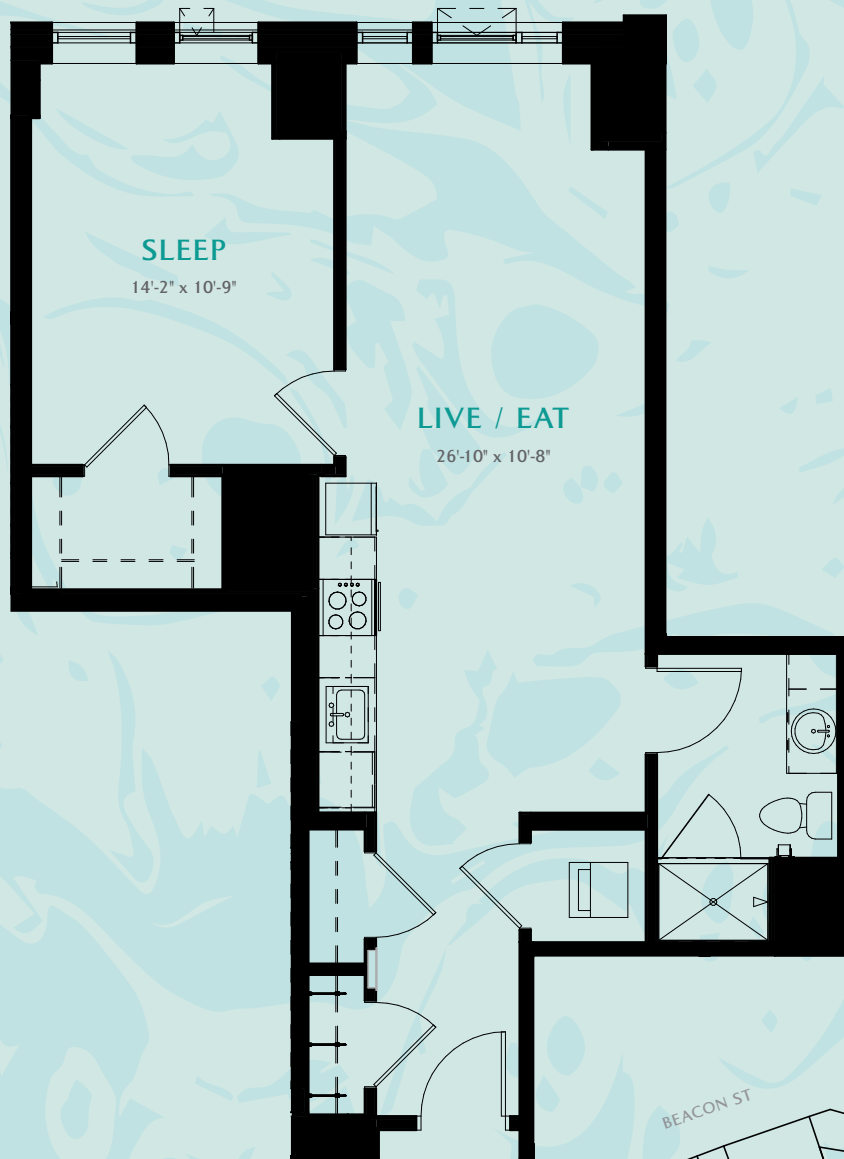

# BOWER

Unit **B2**

Beds **1**

Baths **1**

Sq Ft **709**

Bldg **1**

771 BEACON STREET BOSTON, MA 02215 | 617.341.9700 | BOWERBOSTON.COM

Floor plans are artist's rendering. All dimensions are approximate. Actual product and specifications may vary in dimension or detail.