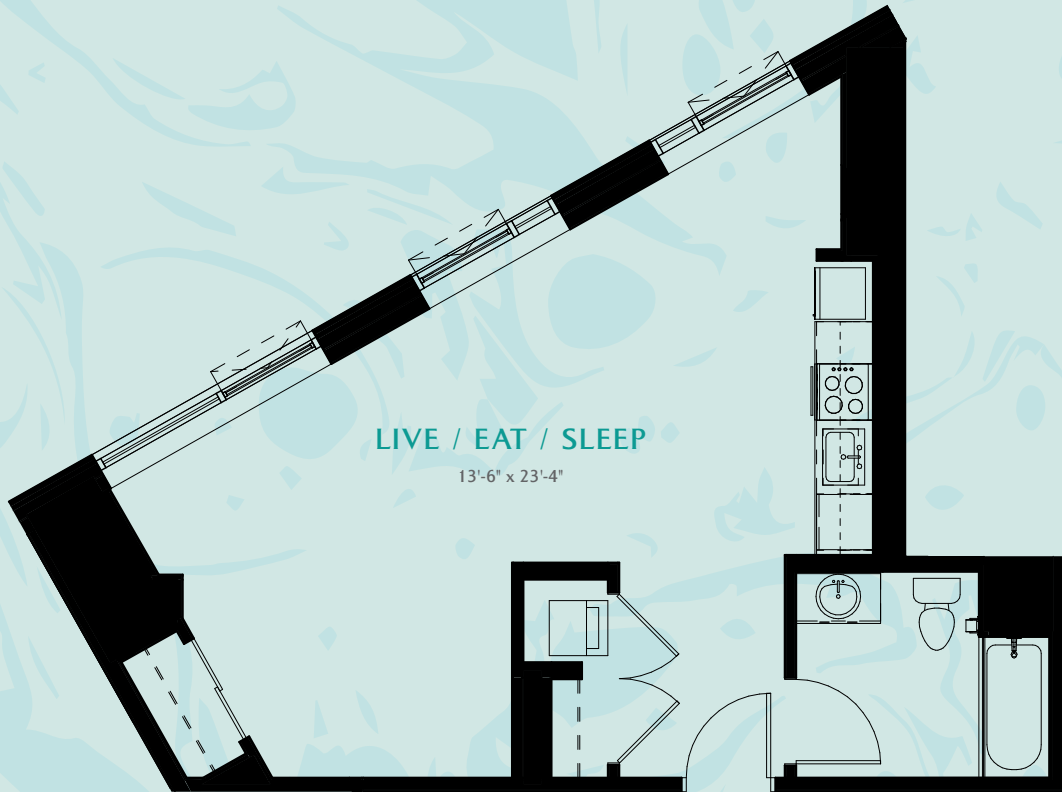

BOWER

Unit **E11**

Beds **Studio**

Baths **1**

Sq Ft **613**

Bldg **2**

771 BEACON STREET BOSTON, MA 02215 | 617.341.9700 | BOWERBOSTON.COM

Floor plans are artist's rendering. All dimensions are approximate. Actual product and specifications may vary in dimension or detail.