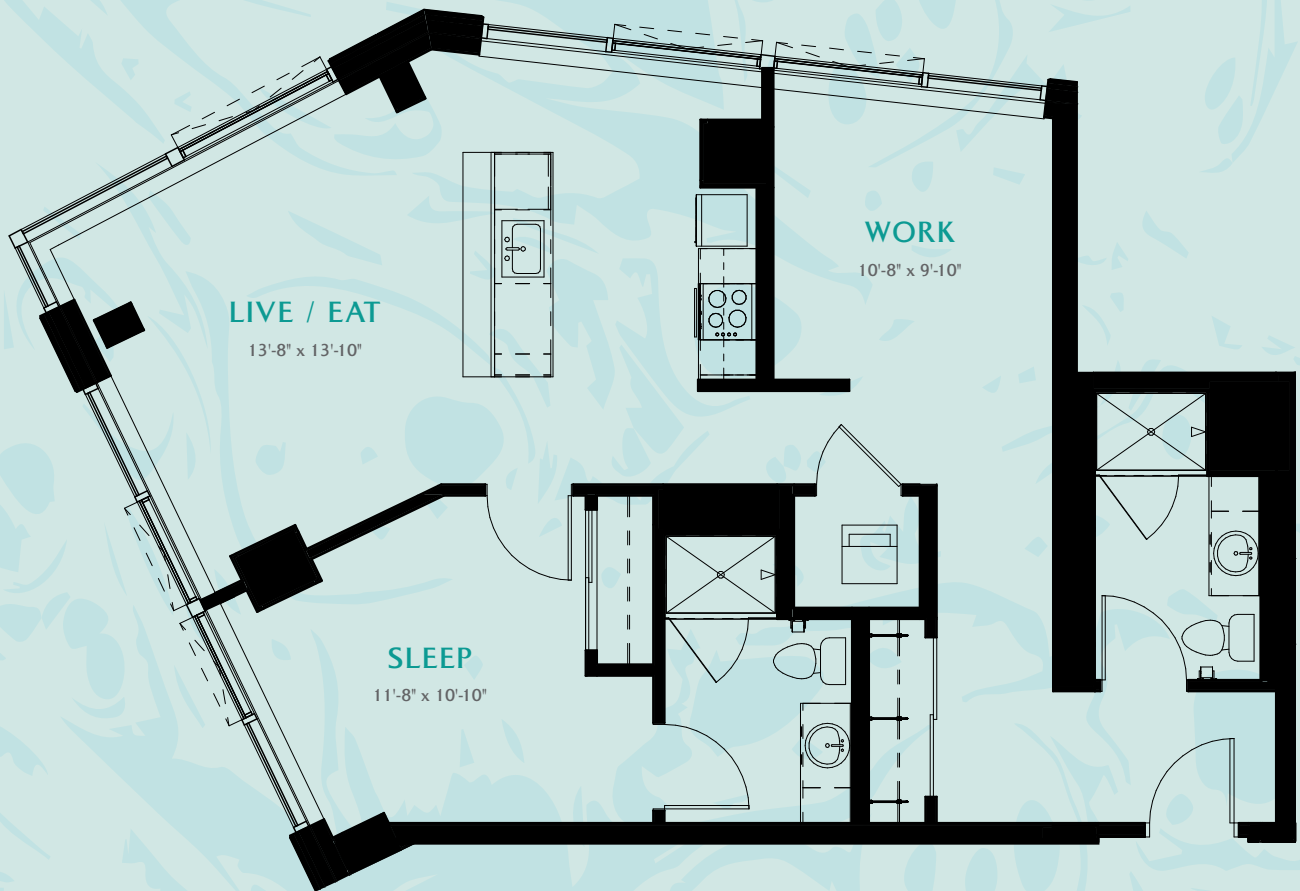

# BOWER

Unit **G1**

Beds **1 + Den**

Baths **2**

Sq Ft **1047**

Bldg **2**

771 BEACON STREET BOSTON, MA 02215 | 617.341.9700 | BOWERBOSTON.COM

Floor plans are artist's rendering. All dimensions are approximate. Actual product and specifications may vary in dimension or detail.