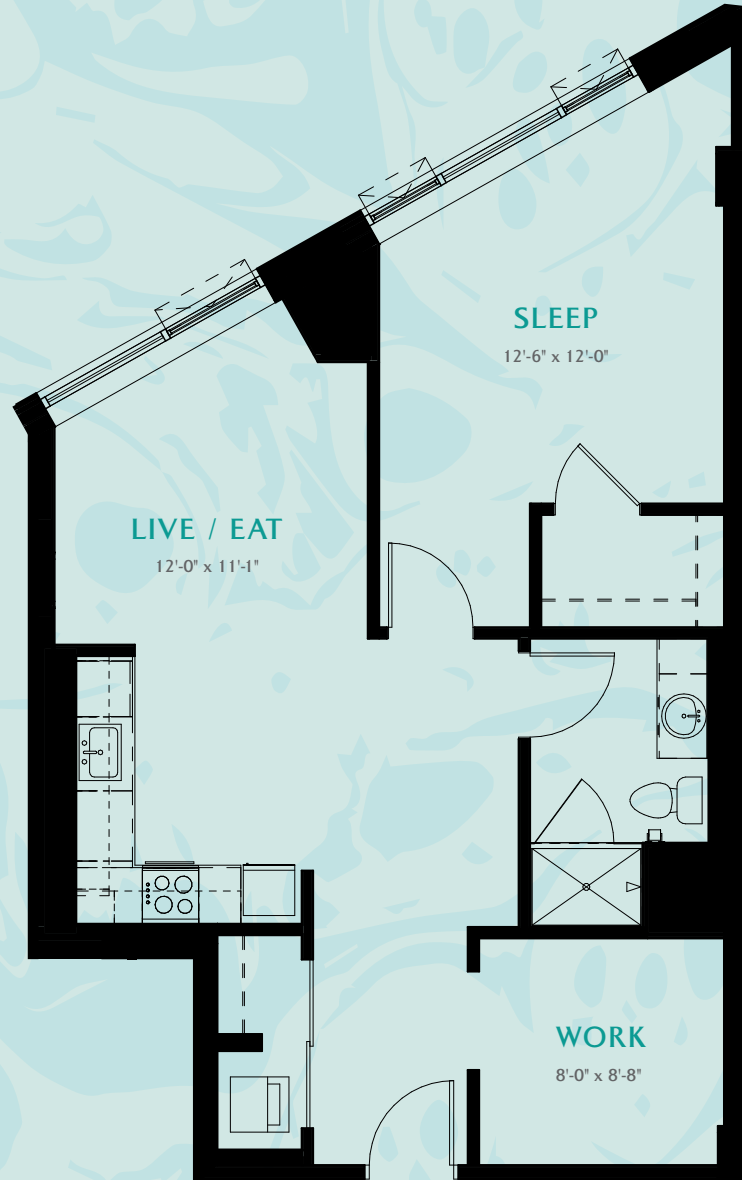

# BOWER

Unit **G3**

Beds **1 + Den**

Baths **1**

Sq Ft **815**

Bldg **2**

771 BEACON STREET BOSTON, MA 02215 | 617.341.9700 | BOWERBOSTON.COM

Floor plans are artist's rendering. All dimensions are approximate. Actual product and specifications may vary in dimension or detail.